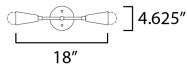

PRODUCT DESCRIPTION

A classic mid-century look, the Lovell collection features two sizes of sputnik chandeliers and streamlined sconces perfect for bath vanity applications. Available in a Black/Satin Brass finish combination. Light bulbs nest inside the metal cones to become an element of the design.

MEASUREMENTS

DIMENSION : 5" W x 18" H x 4" Ext
MAX OAH : 4.75" W x 0.75" H
HANGING WEIGHT : 1.57 lb

LAMPING

INPUT VOLTAGE : 120V
BULB : 2 x 60W Incandescent E26 Medium , 120W Total
BULB INCLUDED : (Not Included)
DIMMABLE : Y
LIGHTING_DIRECTION : Omni

FINISHES OPTION

Black / Satin Brass (BKSBR)

MATERIAL

Steel